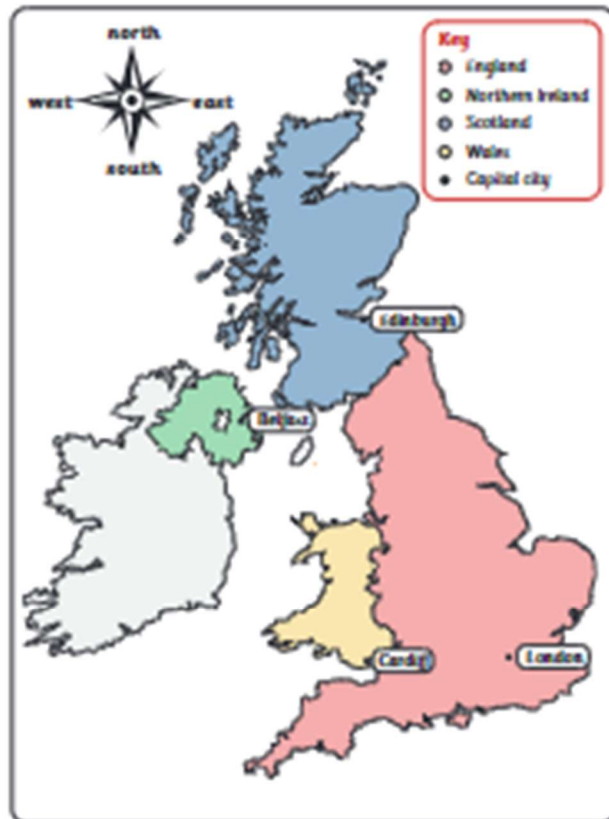

Capital Chaos

The United Kingdom

The United Kingdom is in Europe. It is made up of England, Northern Ireland, Scotland and Wales. The capital city of England and the United Kingdom is London.

Physical features

The landscape of the United Kingdom has many different physical features.

river

flatlands

mountain

forest

Human features

The cities, towns and villages of the United Kingdom have many different human features.

bridge

café

house

library

Landmarks

A landmark is a feature of a landscape or town that is easily seen from far away. A landmark can help you describe your location. Landmarks can be human or physical features.

bridge

castle

cathedral

limestone arch

monument

stadium

statue

war memorial